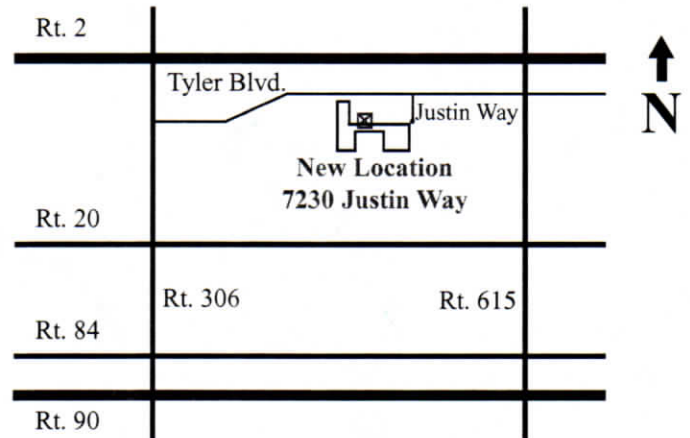

7230 Justin Way
Mentor, Ohio 44060

ALL SCALE TRAIN SHOW 2010 SCHEDULE

Sat Sept 25th - 10am to 6pm

Sun Sept 26th - 10am to 6pm

Sat Dec 4th - 10am to 6pm

Sun Dec 5th - 10am to 6pm

**Show Admission
\$7.00/day**